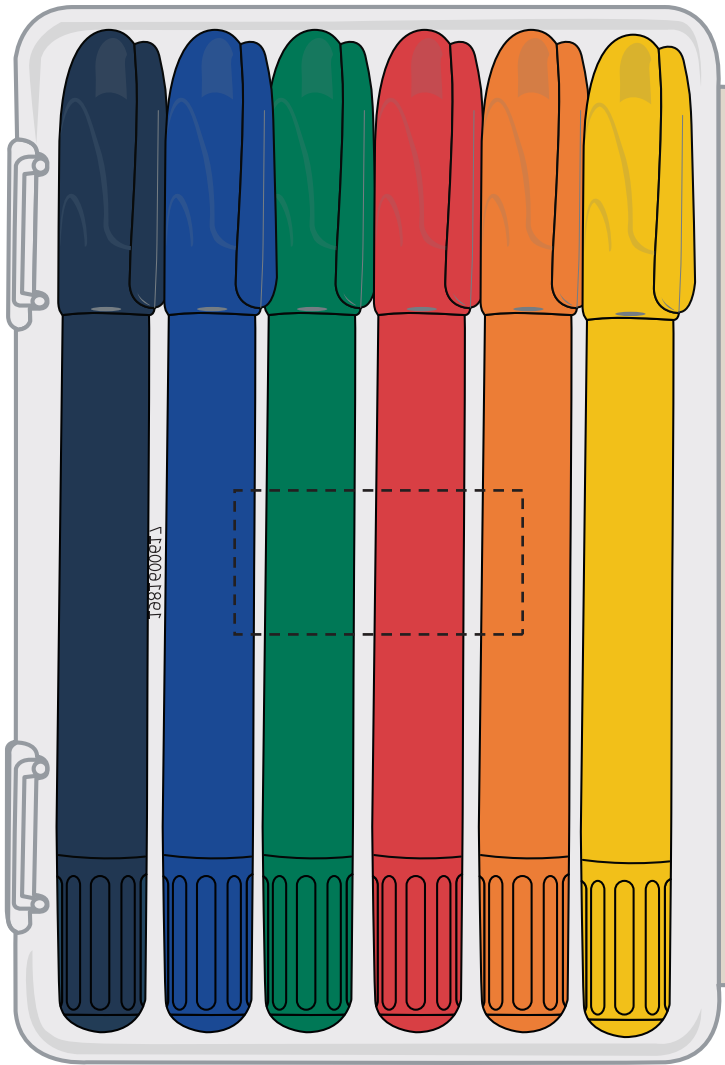

SILK-SCREEN

DIGIBRITE

F.P.O.

F.P.O.

Dashed Line For Imprint Area Only, Will Not Print.

1" 0.5" 0"	Artist/Date:	Item # : 453	Proofing:
	Order #:	Imprint Size : Silk-Screen: 1 ½" W x ¾" H	
	Ship Date:	Digibrite: 2 ½" W x 3" H	
	Imprint Color:		
	Item Color:		